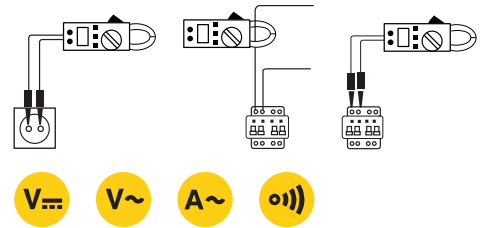

MAIN APPLICATIONS

DOMESTIC

INDUSTRIAL

MANUAL RANGE AC CLAMP METER

# VA310

FEATURES

- Data Hold
- Continuity Buzzer
- Diode Test
- Back Light

SPECIFICATIONS

AC Voltage 1000V	DC Voltage 1000V	AC Current 1000A
Resistance 2KΩ	Display Counts 1999	

CONTENTS

86 x 32 x 225mm  
3.4" x 1.3" x 8.9"  
330g/ 0.73lb

Battery 1.5V  
(AAA) x 3

ACCESSORIES

Test Leads  
Carry Bag  
Battery

User  
Manual